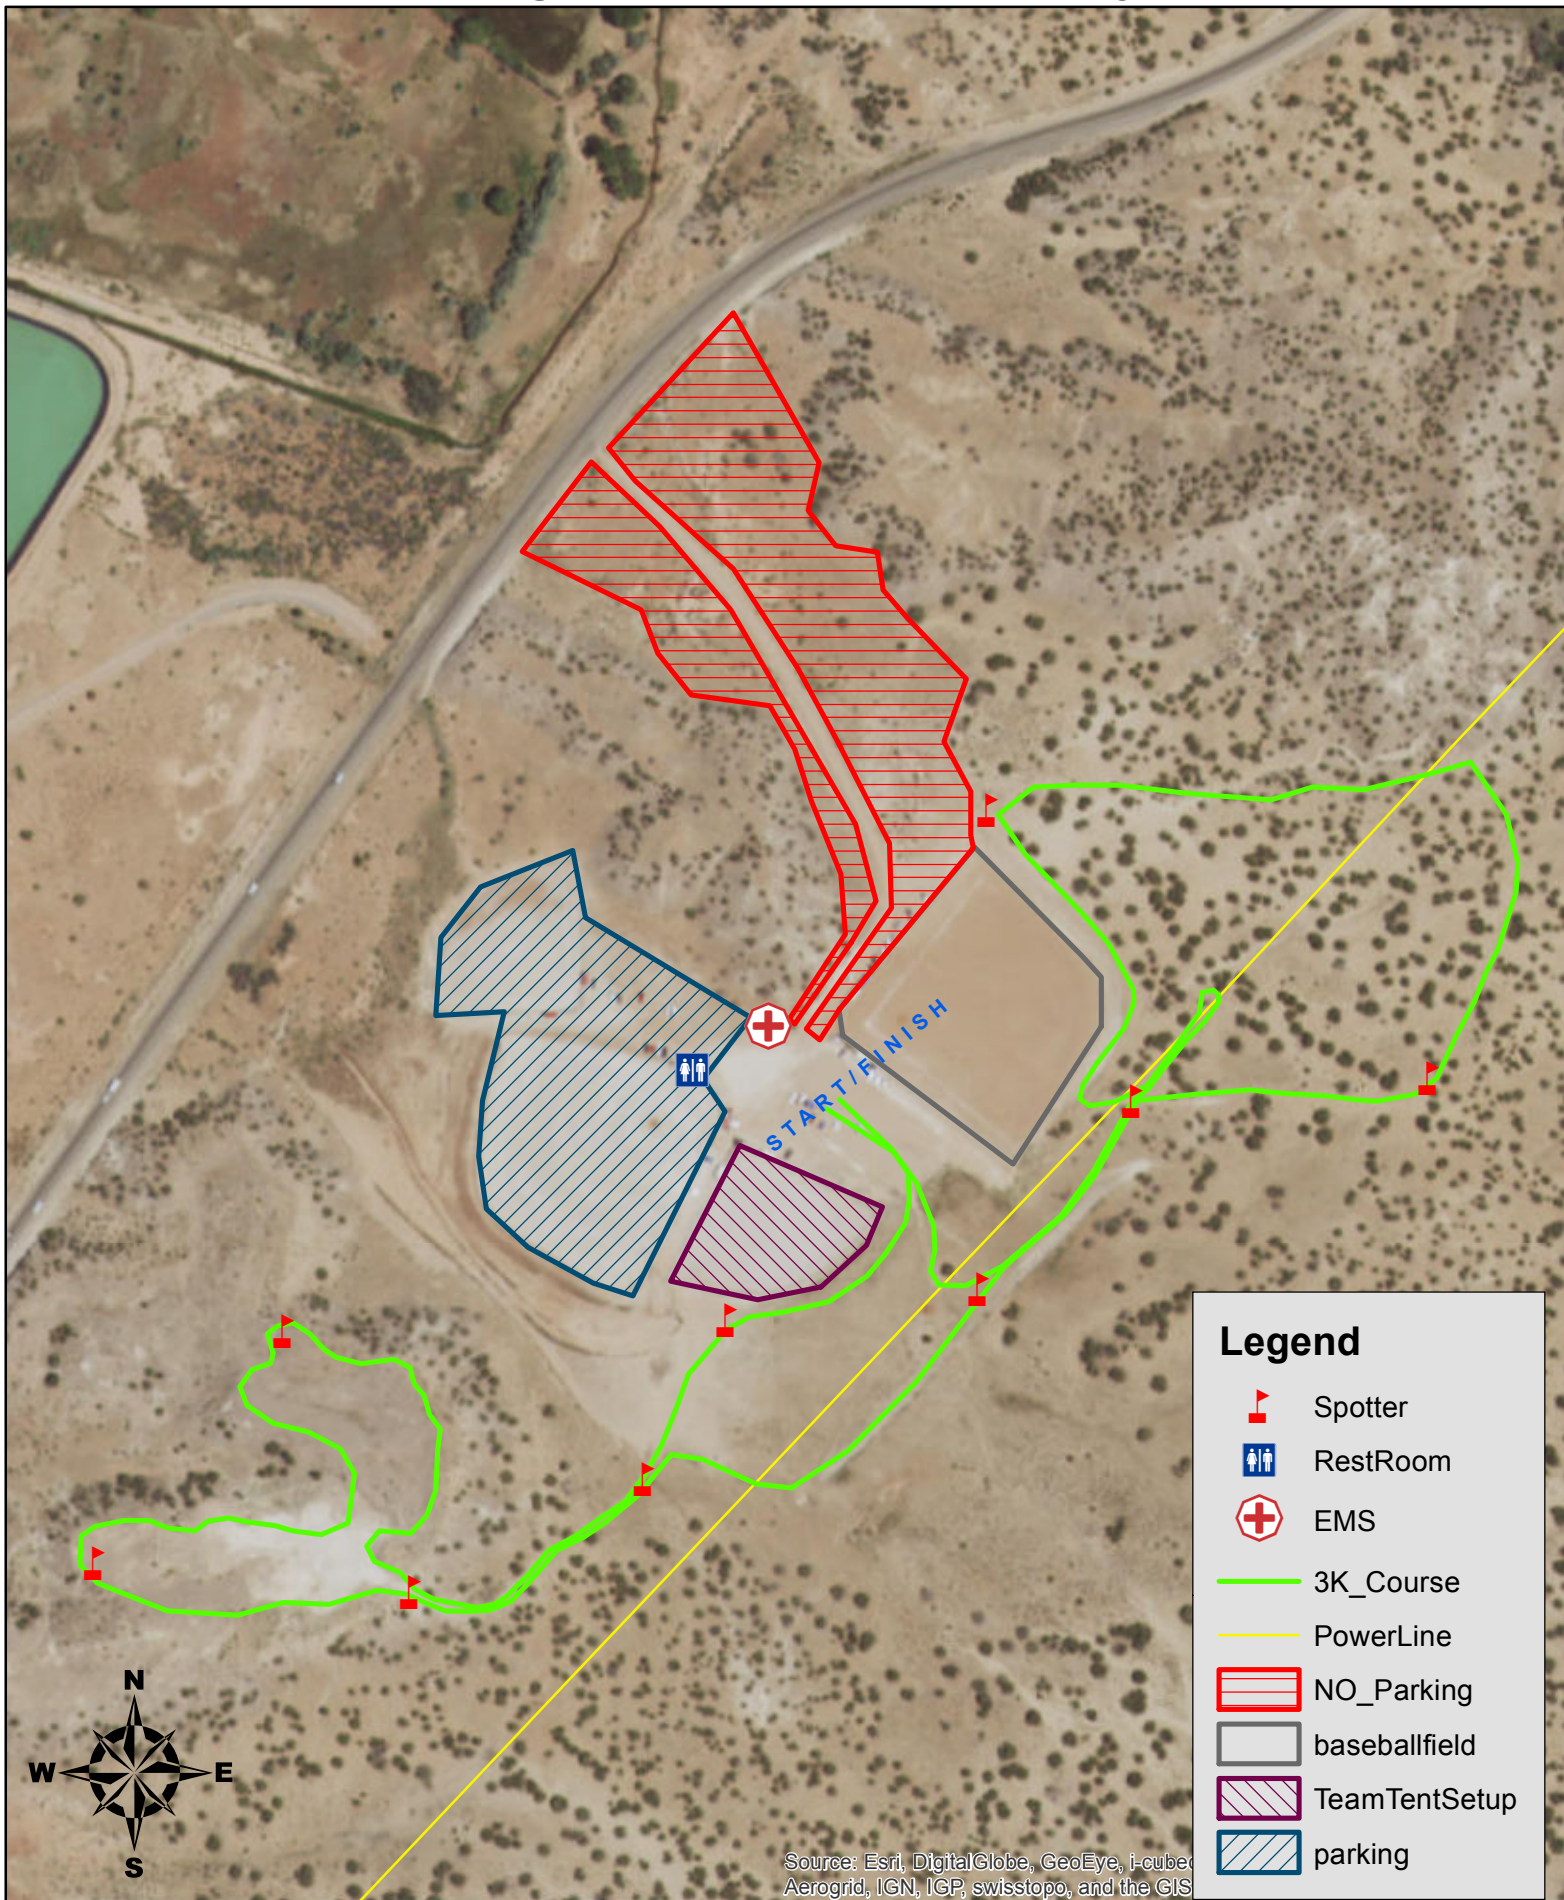

Walatowa Running Club 2017 Cross Country Meet - USATF

Legend

- Spotter
- RestRoom
- EMS
- 3K_Course
- PowerLine
- NO_Parking
- baseballfield
- TeamTentSetup
- parking

Source: Esri, DigitalGlobe, GeoEye, i-cubed, Aerogrid, IGN, IGP, swisstopo, and the GIS