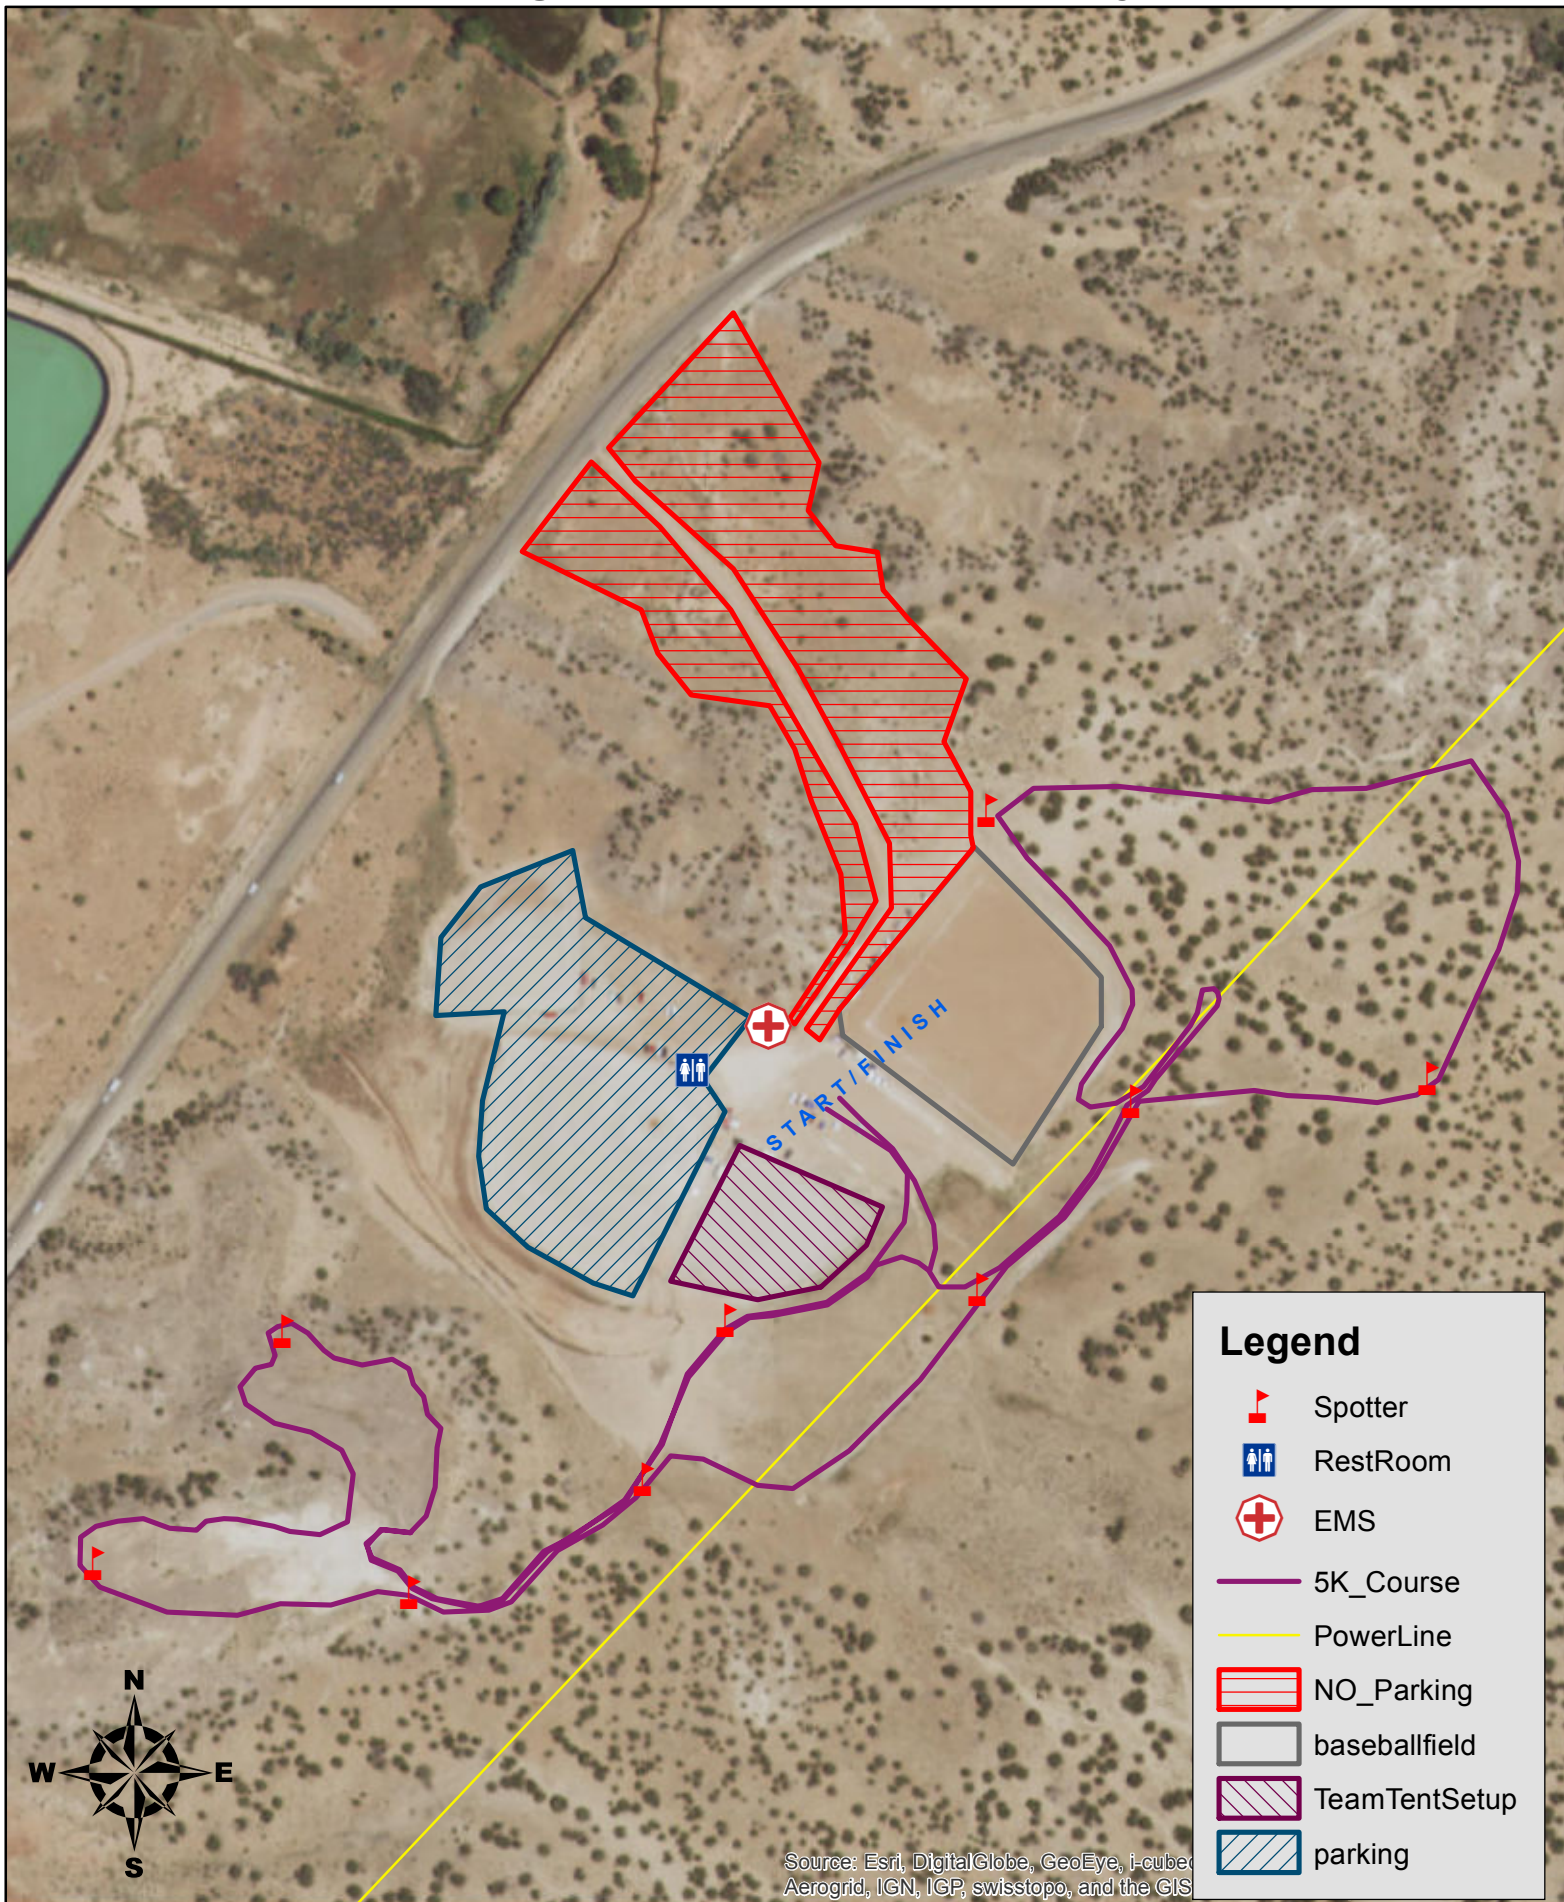

# Walatowa Running Club 2017 Cross Country Meet - USATF

### Legend

- Spotter
- RestRoom
- EMS
- 5K\_Course
- PowerLine
- NO\_Parking
- baseballfield
- TeamTentSetup
- parking

Source: Esri, DigitalGlobe, GeoEye, i-cubed, Aerogrid, IGN, IGP, swisstopo, and the GIS

0.3      0.15      0      0.3 Kilometers