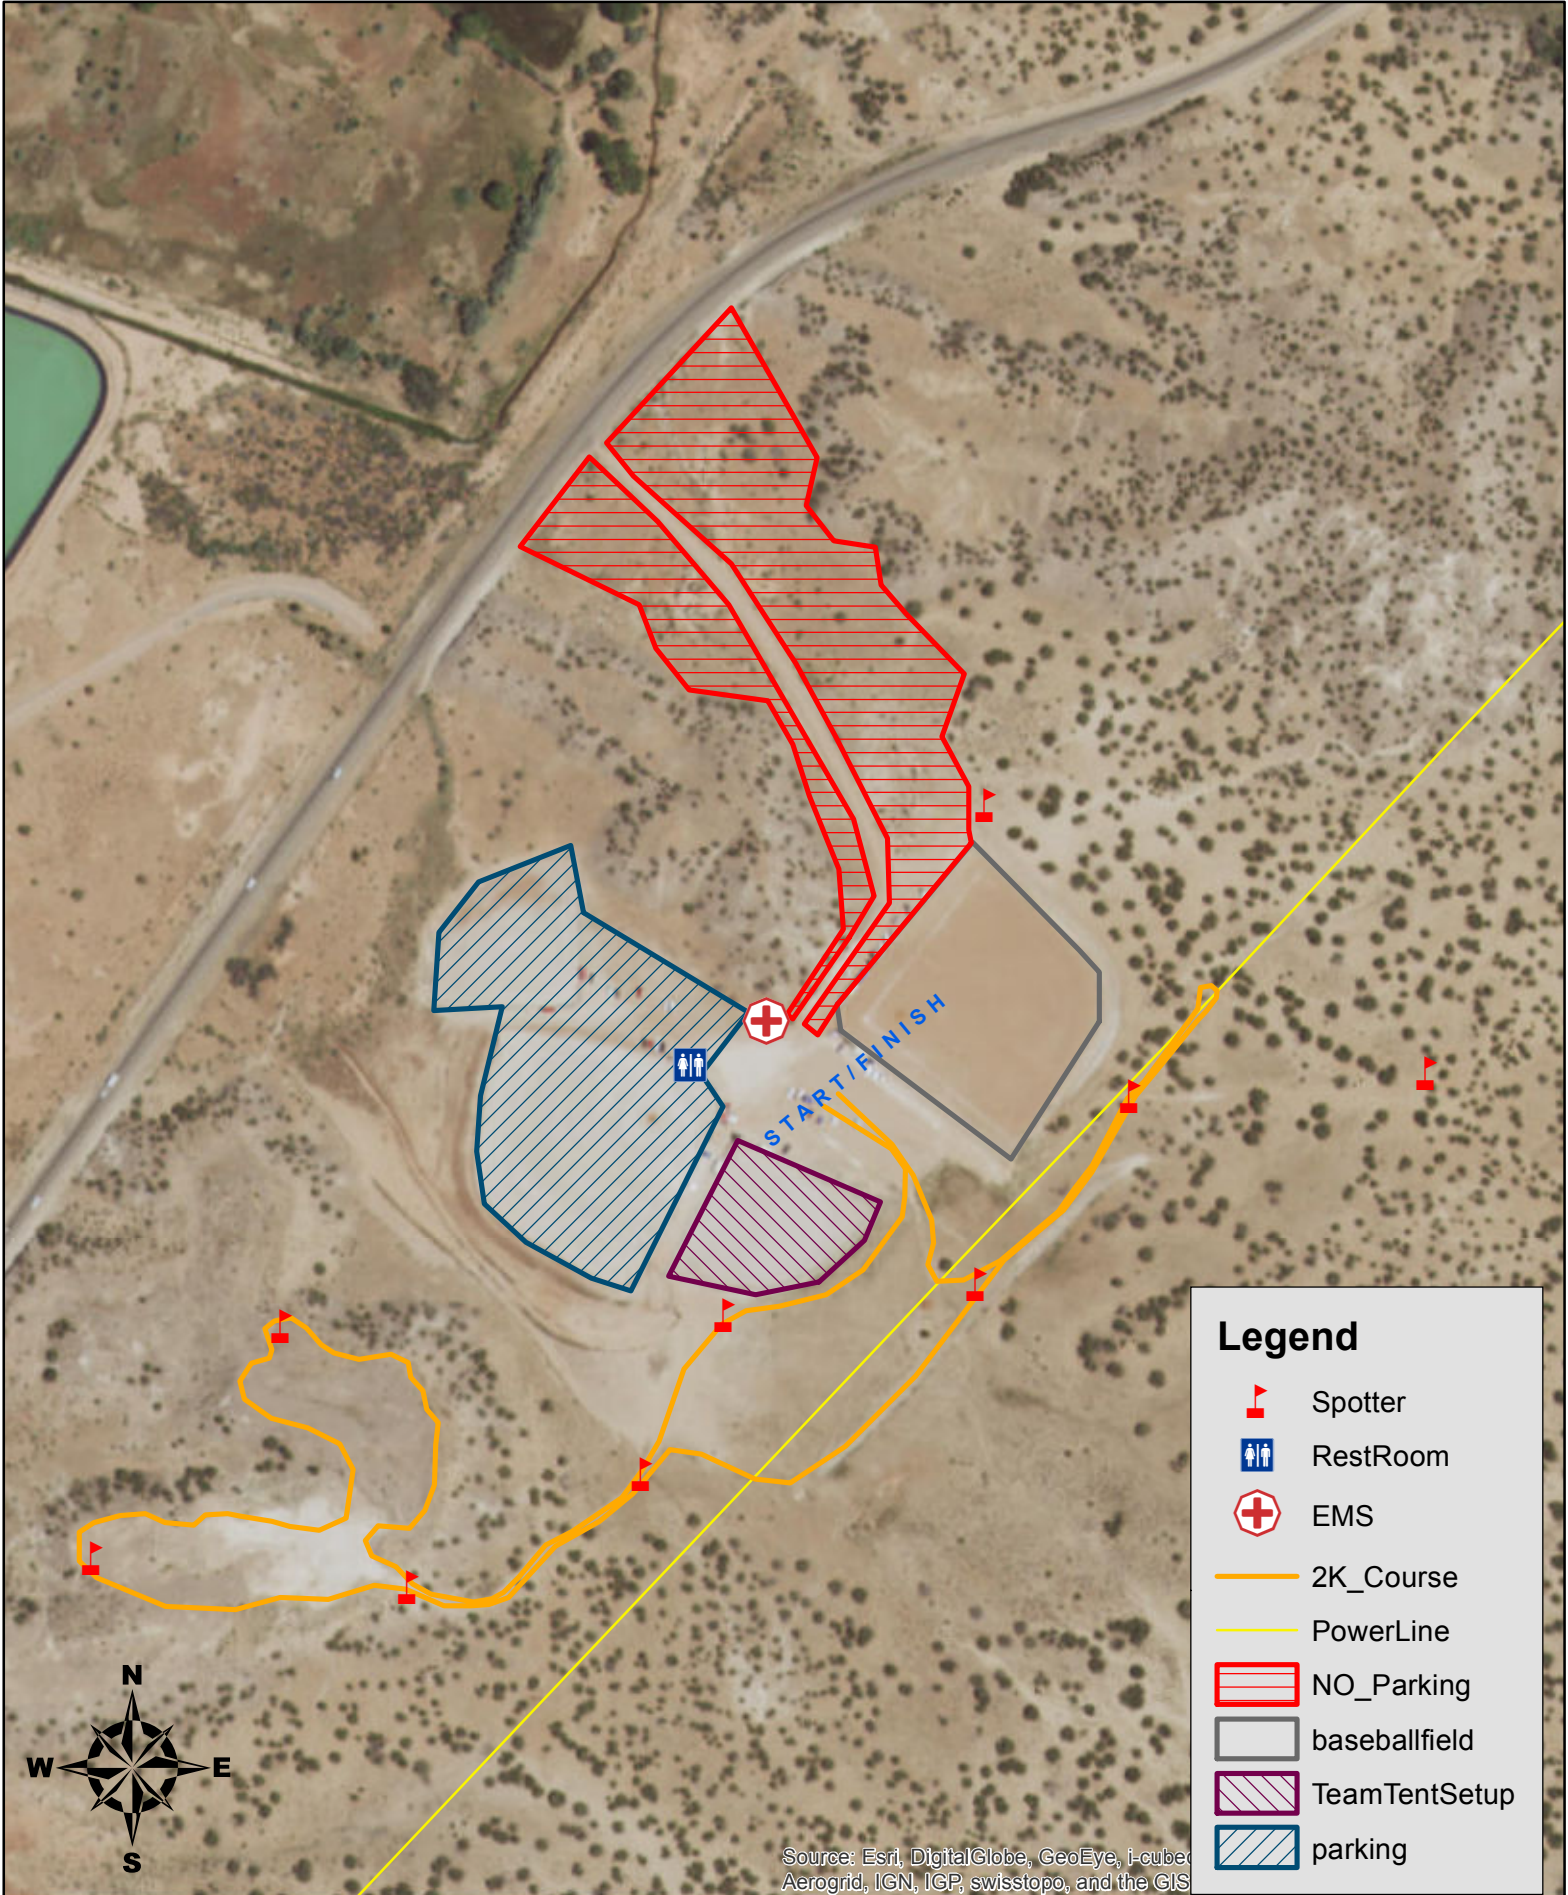

# Walatowa Running Club 2017 Cross Country Meet - USATF

### Legend

- Spotter
- RestRoom
- EMS
- 2K\_Course
- PowerLine
- NO\_Parking
- baseballfield
- TeamTentSetup
- parking

Source: Esri, DigitalGlobe, GeoEye, i-cubed, Aerogrid, IGN, IGP, swisstopo, and the GIS

0.3      0.15      0      0.3 Kilometers